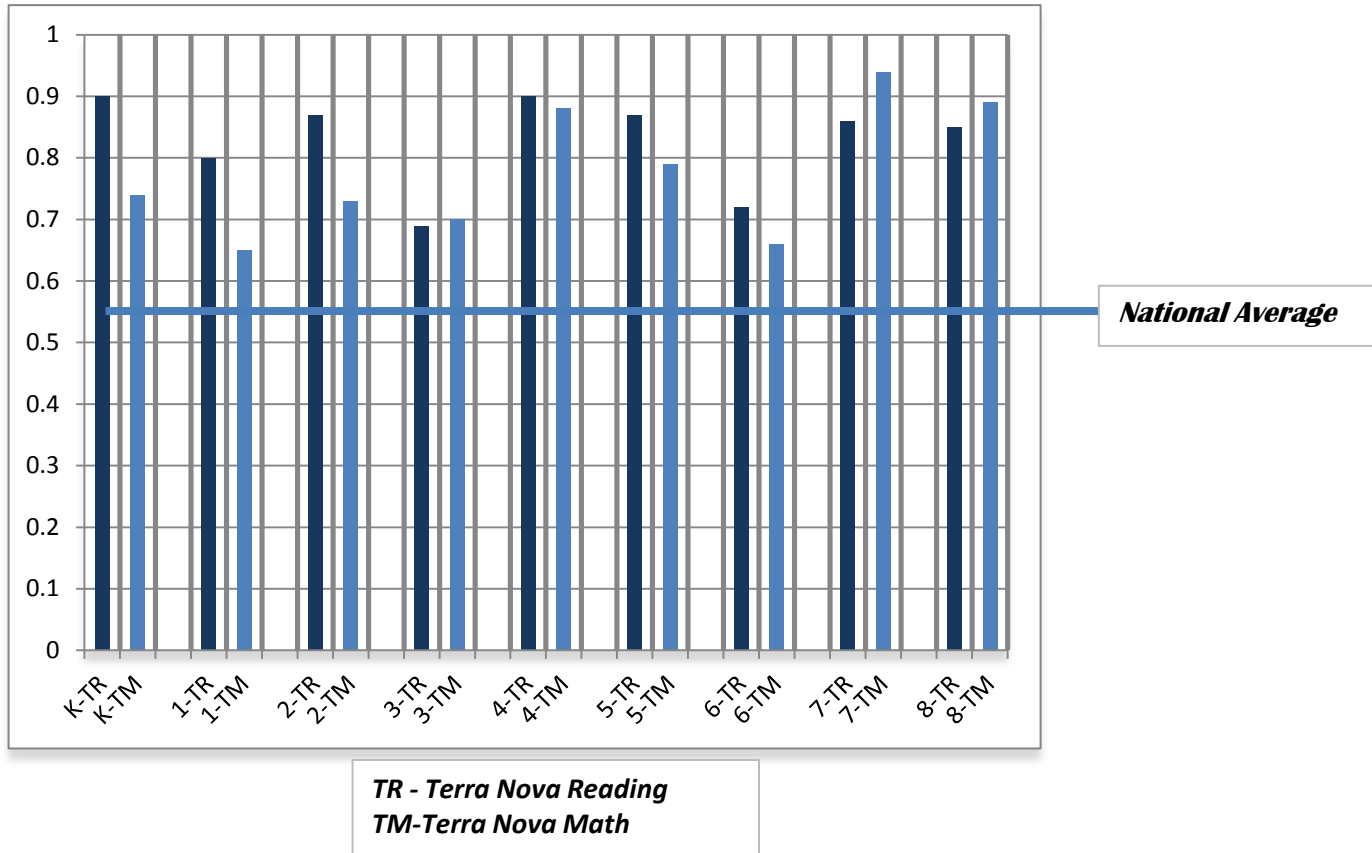

**2014 Standardized Test Score for
St. Peter's Lutheran School**

Each April all of our students in grades Kindergarten through eighth grade will participate with thousands of other students in taking the Terra Nova Achievement Test. The Terra Nova is a nationally normed test and given to students across the nation. Our students usually test two-three years above the national average. Please remember the test is only one way of determining if your child is being successful in school.